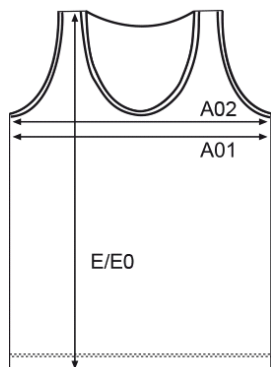

## measurement table (cm)

	XS	S	M	L	XL	XXL	XXXL
A01	33	36	39	42	46	50	55
E	61	63	65	67	69	71	73

A01 1/2 CHEST

E BODY LENGTH

## product description

Top, soft-fitted, single jersey, neutral size label laterally in the neck, 95% cotton, 5% elastane, 180 g/m<sup>2</sup>, XS-XXXL.